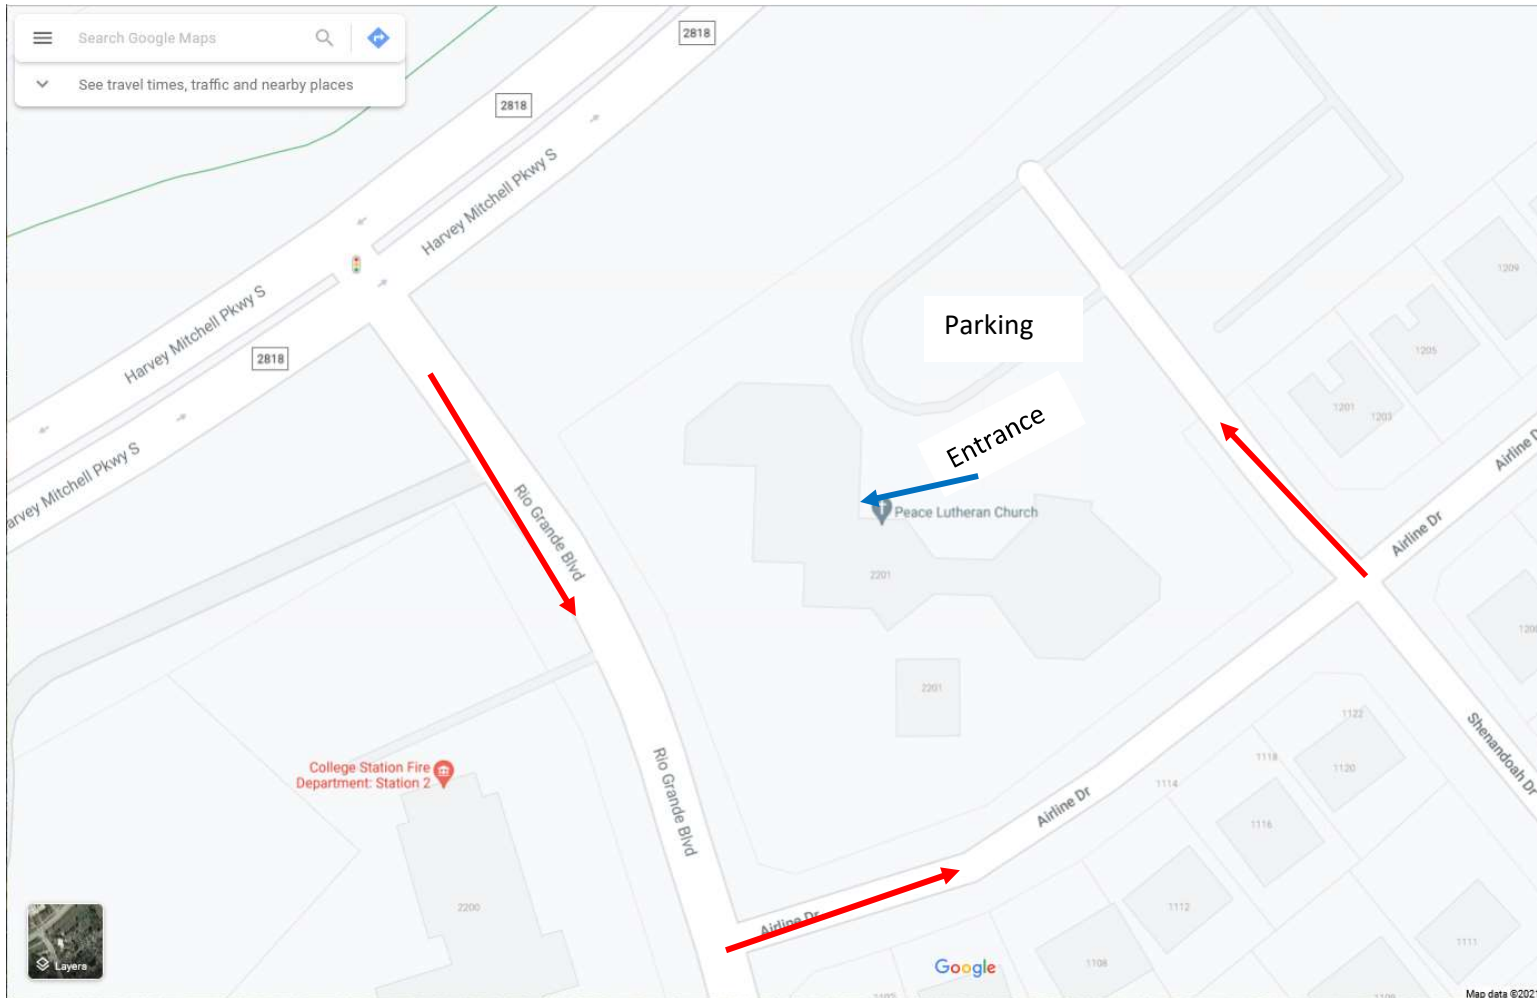

Find nearby places

College Station Fire Department: Station 2

Peace Lutheran Church

Second Chance Resale

Google

Map data ©2021 United States Terms Privacy Send feedback 500 ft

Note – The entrance to the Fellowship is just to the right of the main office door. Come up the center walk toward the office – the sanctuary will be on your left– and enter the Fellowship hall.